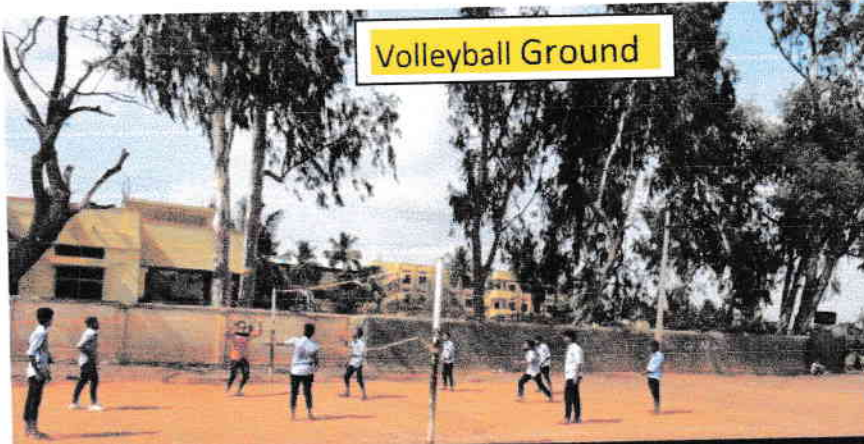

Volleyball Ground

WM8H+48J, Badami, Karnataka 587201, India

Latitude
15.915735°

Local 11:36:04 AM
GMT 06:06:04 AM

Longitude
75.67790333333333°

Altitude 550.7 meters
Monday, 13-12-2021

IQ.A.C. Coordinator
S.S.B.M. College
Badami-587 201

Principal
Sri Sidramappa Basappa Mamarapur
Arts, Commerce & Science College
BADAMI - 587 201 Dist: Bagalkot