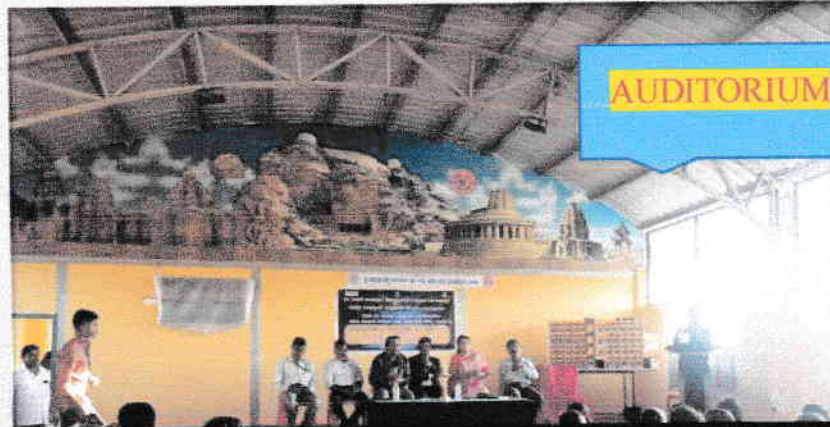

AUDITORIUM

WM8G+FQP, Badami, Karnataka 587201, India

Latitude
15.9160487°

Longitude
75.6769516°

Local 05:05:52 PM
GMT 11:35:52 AM

Altitude 480.6 meters
Saturday, 04-12-2021

Srinidhi
**I.Q.A.C Coordinator
S.S.B.M College
Badami-587 201**

Srinidhi
**Principal
Sri Sidramappa Basappa Mamarapur
Arts, Commerce & Science College
BADAMI - 587 201 Dist: Bagalkot**