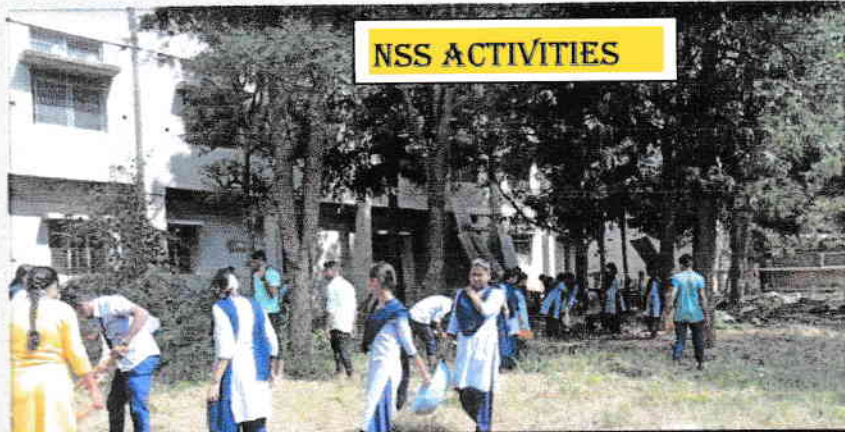

Lat 15.915519°

Long 75.677834°

10/12/21 11:42 AM

Shri Veer Pulikeshi Vidya Vardhak Samstha's

**SHRI S.B.MAMADAPUR ARTS, COMMERCE AND SCIENCE
COLLEGE BADAMI - 587201**

NSS ACTIVITIES

WM8G+2MM, Badami, Karnataka 587201, India