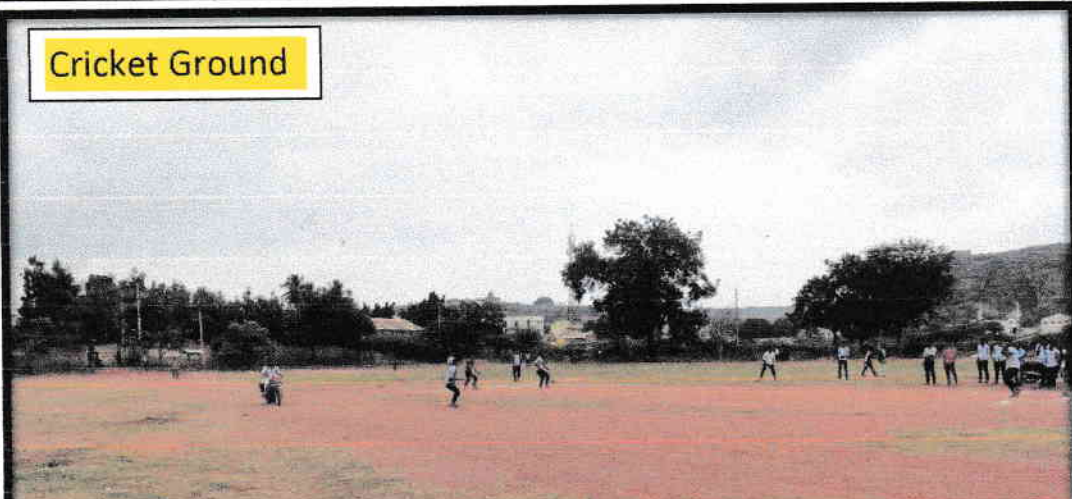

Cricket Ground

GPS Map Camera